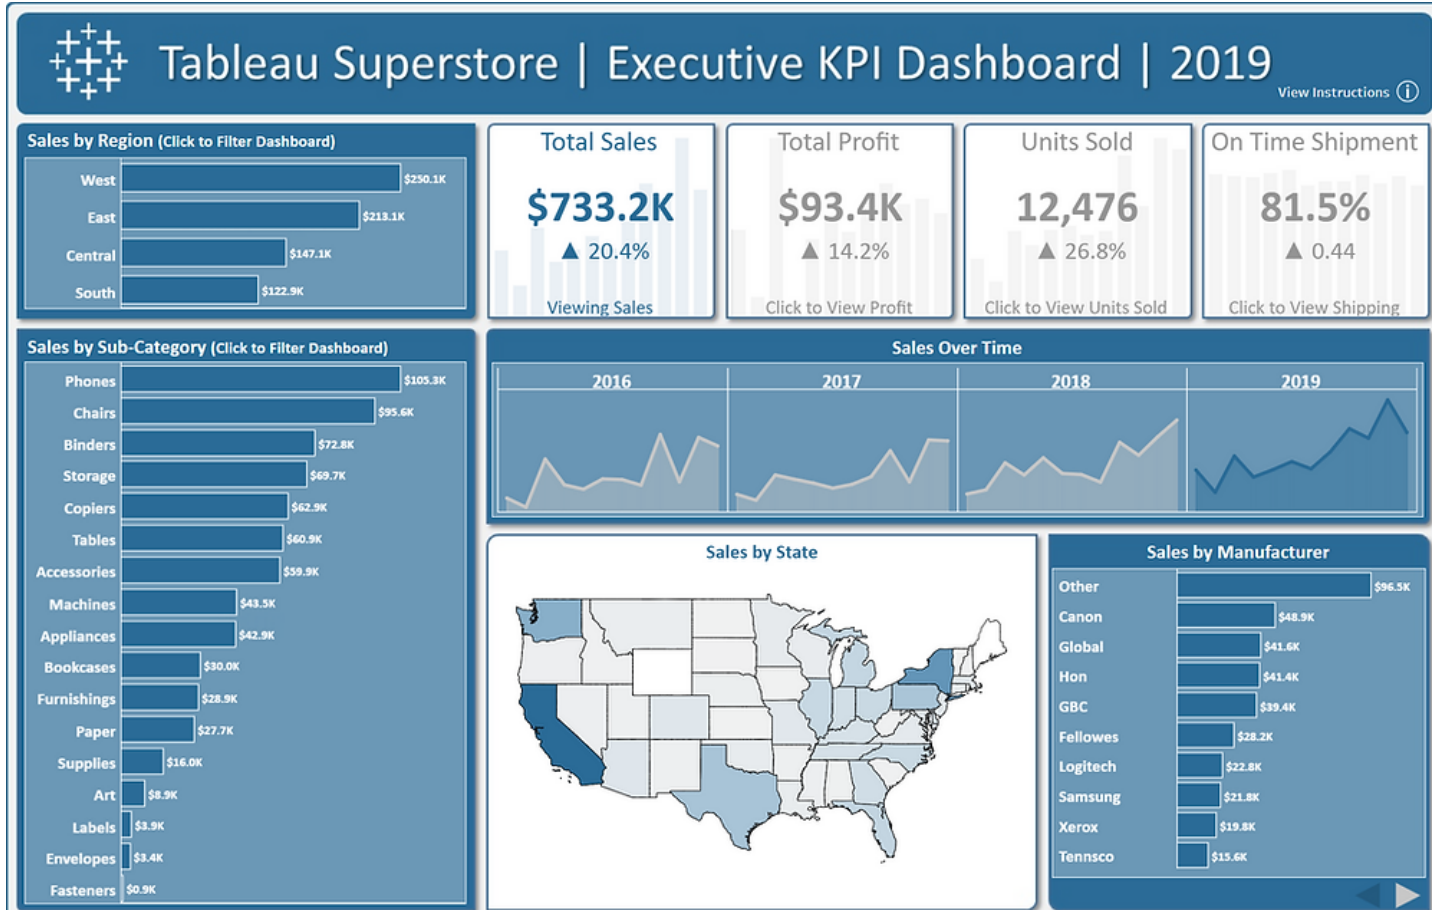

Best 15 tools for Dashboards

Licensed software

Power BI

Licensed software

Licensed software

Top Acquisition Channels

Users (vs. New Users)

Source / Medium	Acquisition			Behavior			Conversions		
	Sessions	Users	New Users	Bounce Rate	Pages / Session	Avg. Session Duration	Goal Conversion Rate	Goal Completions	Goal Value
(direct) / (none)	80.0K	61.2K	56.9K	47.6%	5.5	03:26	17.9%	14.3K	
(direct) / (none)	62,894	50,060	47,348	47.09%	5.56	00:03:28	18.34%	11,534	\$0
google / cpc	7,426	6,202	5,602	63.39%	3.96	00:02:05	11.81%	877	\$0
(not set) / (not s...	5,237	3,400	2,166	29.06%	6.82	00:05:06	23.2%	1,215	\$0
Partners / affiliate	1,761	1,324	1,127	61.67%	2.48	00:02:36	6.08%	107	\$0
dfa / cpm	1,109	848	777	69.52%	3.39	00:01:11	5.41%	60	\$0
google / organic	707	377	3	28.43%	7.67	00:04:52	25.46%	180	\$0
mall.googleplex...	681	326	0	16.45%	11.25	00:06:35	38.33%	261	\$0
google.com / ref...	117	64	0	20.51%	12.99	00:07:20	43.59%	51	\$0
analytics.google...	29	13	0	37.93%	4.1	00:07:24	3.45%	1	\$0

amazon QuickSight

Licensed software

Dashboard / Editing [Metricbeat System] Host overview (unsaved) Save Cancel Add Options Share Auto-refresh Last 30 minutes

beat.name:"ip-172-31-57-90" Uses lucene query syntax