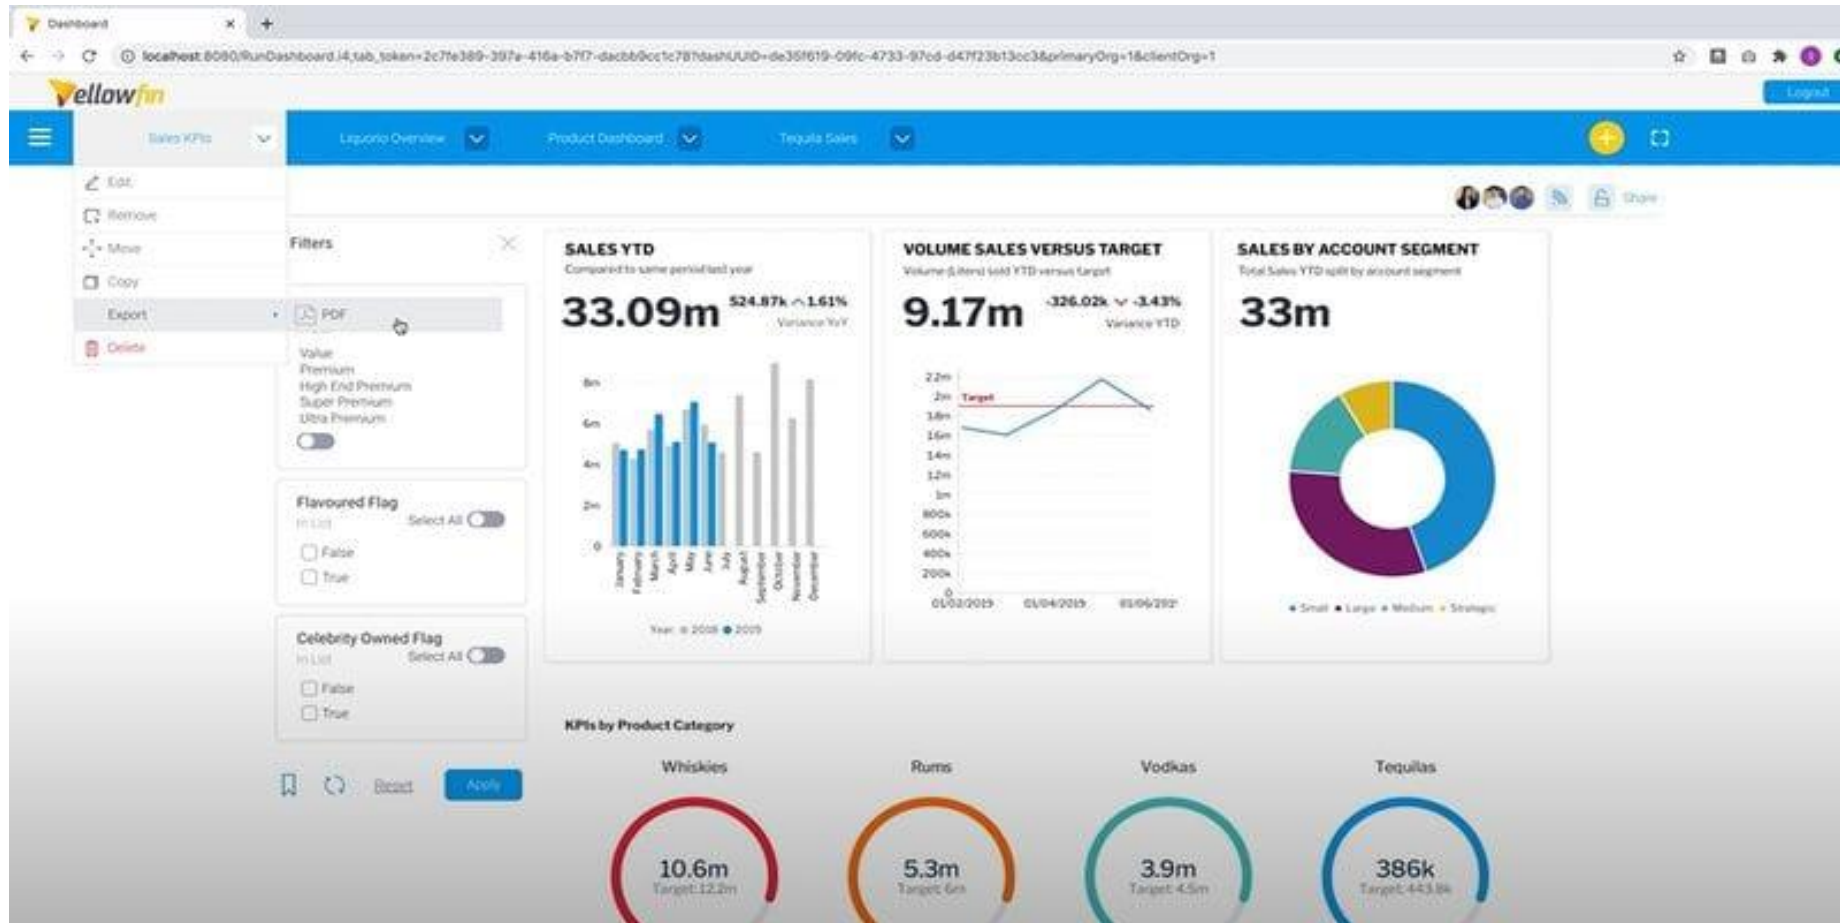

Best 15 tools for Dashboards

Licensed software

Power BI

Licensed software

Licensed software

Top Acquisition Channels

Users (vs. New Users)

Source / Medium	Acquisition			Behavior			Conversions		
	Sessions	Users	New Users	Bounce Rate	Pages / Session	Avg. Session Duration	Goal Conversion Rate	Goal Completions	Goal Value
(direct) / (none)	80.0K	61.2K	56.9K	47.6%	5.5	03:26	17.9%	14.3K	
(direct) / (none)	62,894	50,060	47,348	47.09%	5.56	00:03:28	18.34%	11,534	\$0
google / cpc	7,426	6,202	5,602	63.39%	3.96	00:02:05	11.81%	877	\$0
(not set) / (not s...	5,237	3,400	2,166	29.06%	6.82	00:05:06	23.2%	1,215	\$0
Partners / affiliate	1,761	1,324	1,127	61.67%	2.48	00:02:36	6.08%	107	\$0
dfa / cpm	1,109	848	777	69.52%	3.39	00:01:11	5.41%	60	\$0
google / organic	707	377	3	28.43%	7.67	00:04:52	25.46%	180	\$0
mall.googleplex...	681	326	0	16.45%	11.25	00:06:35	38.33%	261	\$0
google.com / ref...	117	64	0	20.51%	12.99	00:07:20	43.59%	51	\$0
analytics.google...	29	13	0	37.93%	4.1	00:07:24	3.45%	1	\$0

amazon QuickSight

Licensed software

Dashboard / Editing [Metricbeat System] Host overview (unsaved) Save Cancel Add Options Share Auto-refresh Last 30 minutes

beat.name:"ip-172-31-57-90" Uses lucene query syntax

Add a filter +

CPU Usage [Metricbeat System]

user	0%
system	0%
nice	0%
irq	0%
softirq	0%
iowait	0%

Disk Usage [Metricbeat System]

/mnt	0%
/	0%

Outbound Traffic [Metricbeat System]

Outbound Traffic
0.0B/s
Total Transferred 844.0KB

CPU Usage Gauge [Metricbeat System] Memory Usage Gauge [Metricbeat System] Load Gauge [Metricbeat System]

Open Source

Open Source

World Bank's Data Published ☆

Open Source

Licensed Software

Dashboards ▼ Queries Alerts + Create ▼