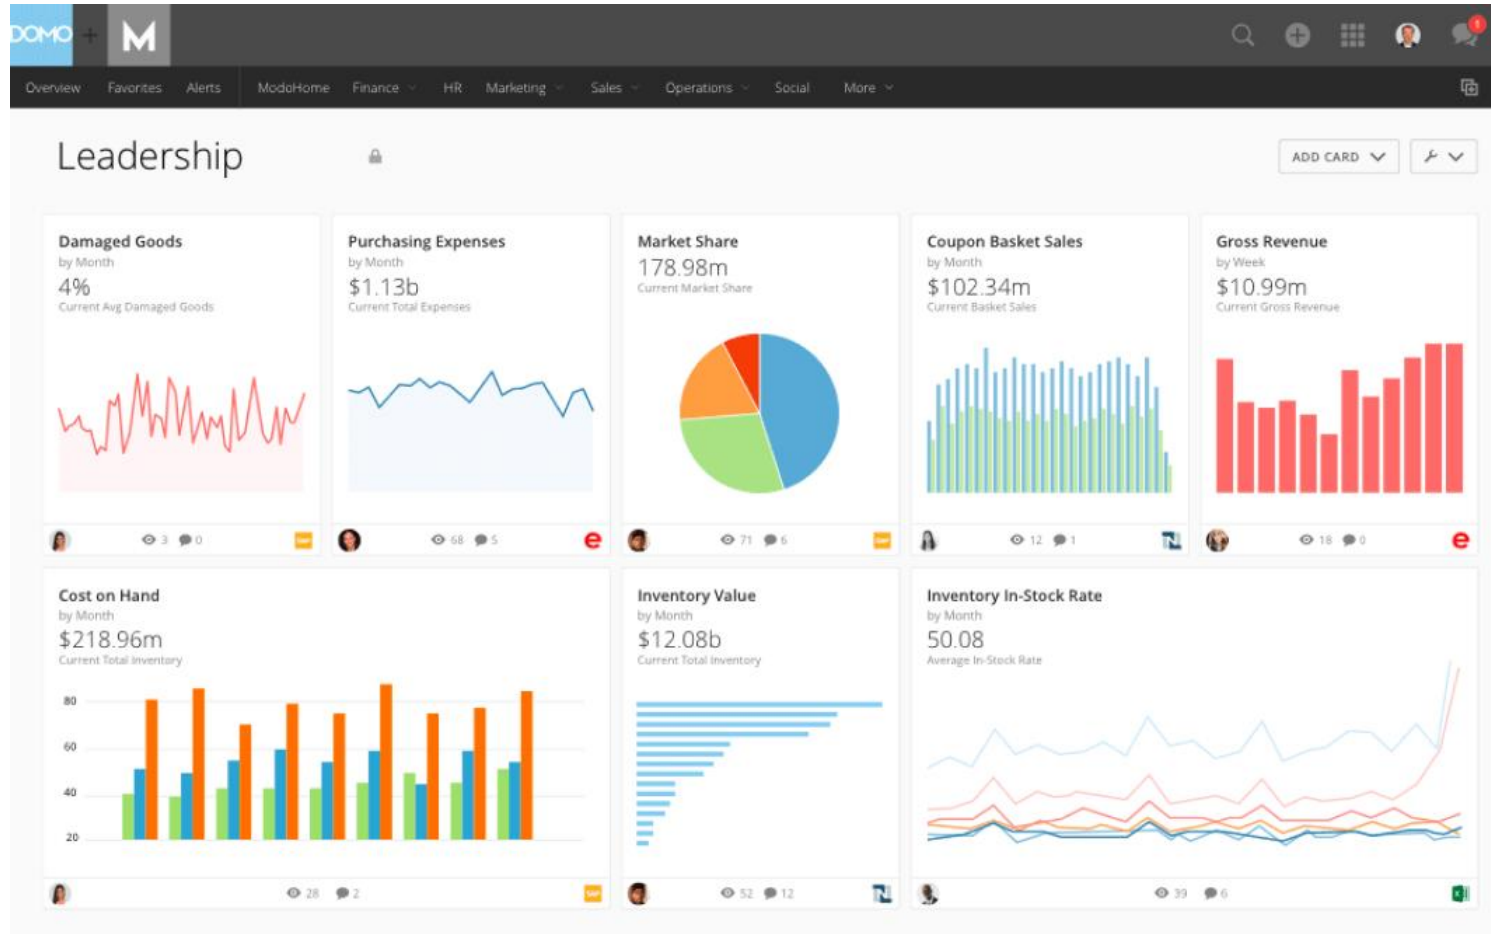

Best 15 tools for Dashboards

Licensed software

Power BI

Licensed software

Licensed software

Top Acquisition Channels

Users (vs. New Users)

Source / Medium	Acquisition			Behavior			Conversions		
	Sessions	Users	New Users	Bounce Rate	Pages / Session	Avg. Session Duration	Goal Conversion Rate	Goal Completions	Goal Value
(direct) / (none)	80.0K	61.2K	56.9K	47.6%	5.5	03:26	17.9%	14.3K	
(direct) / (none)	62,894	50,060	47,348	47.09%	5.56	00:03:28	18.34%	11,534	\$0
google / cpc	7,426	6,202	5,602	63.39%	3.96	00:02:05	11.81%	877	\$0
(not set) / (not s...	5,237	3,400	2,166	29.06%	6.82	00:05:06	23.2%	1,215	\$0
Partners / affiliate	1,761	1,324	1,127	61.67%	2.48	00:02:36	6.08%	107	\$0
dfa / cpm	1,109	848	777	69.52%	3.39	00:01:11	5.41%	60	\$0
google / organic	707	377	3	28.43%	7.67	00:04:52	25.46%	180	\$0
mall.googleplex...	681	326	0	16.45%	11.25	00:06:35	38.33%	261	\$0
google.com / ref...	117	64	0	20.51%	12.99	00:07:20	43.59%	51	\$0
analytics.google...	29	13	0	37.93%	4.1	00:07:24	3.45%	1	\$0

Open Source

Looker

Licensed software

DOMO

Licensed software

LinceBI

Open Source

Licensed software

amazon QuickSight

Licensed software

Dashboard / Editing [Metricbeat System] Host overview (unsaved) Save Cancel Add Options Share Auto-refresh Last 30 minutes

beat.name:"ip-172-31-57-90" Uses lucene query syntax

Add a filter +

CPU Usage [Metricbeat System]

user	0%
system	0%
nice	0%
irq	0%
softirq	0%
iowait	0%

Disk Usage [Metricbeat System]

/mnt	0%
/	0%

Outbound Traffic [Metricbeat System]

Outbound Traffic
0.0B/s
Total Transferred 844.0KB