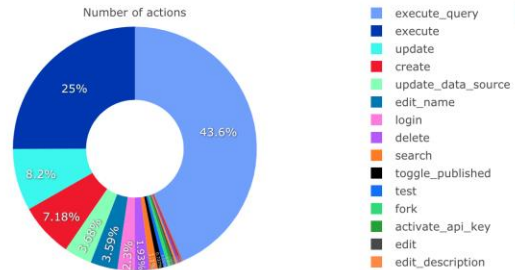

Search queries...

Zsolt Kocsmarszky ▼

Usage

Refresh ▼ ⌵ ⌶

Usage # Last 30 Days

Number of events in the last 30 days

⌵ 4 hours ago

Usage Paths

⌵ a month ago

Actions By Type

Number of actions grouped by their types

⌵ a month ago

Users Count

Users Count

6,910
Users Count

⌵ a month ago