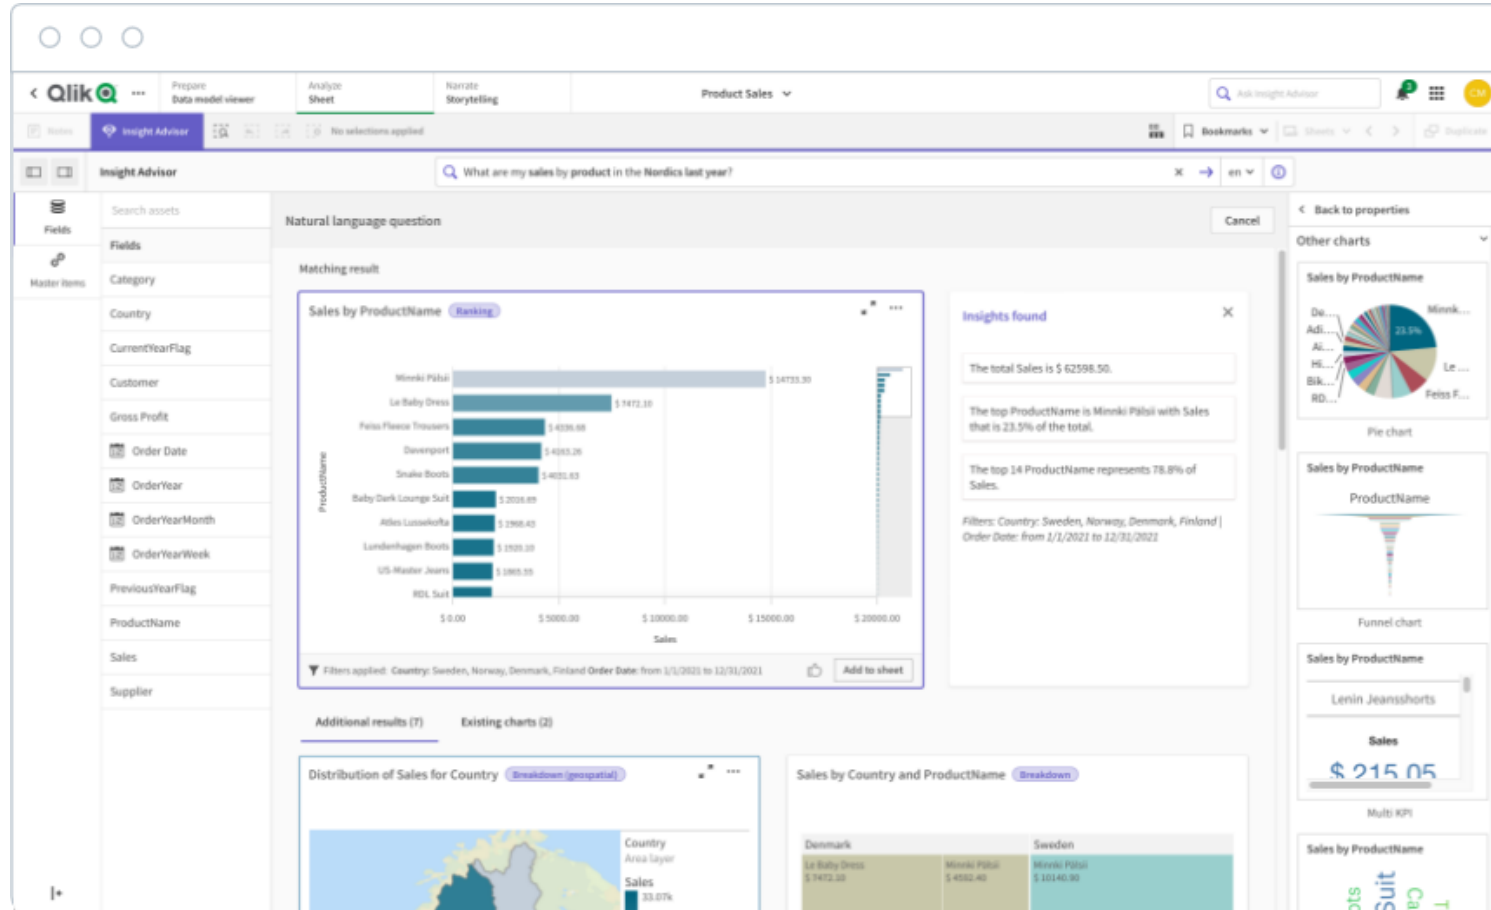

Best 15 tools for Dashboards

Licensed software

Power BI

Licensed software

Licensed software

Top Acquisition Channels

Users (vs. New Users)

Source / Medium	Acquisition			Behavior			Conversions		
	Sessions	Users	New Users	Bounce Rate	Pages / Session	Avg. Session Duration	Goal Conversion Rate	Goal Completions	Goal Value
(direct) / (none)	80.0K	61.2K	56.9K	47.6%	5.5	03:26	17.9%	14.3K	
(direct) / (none)	62,894	50,060	47,348	47.09%	5.56	00:03:28	18.34%	11,534	\$0
google / cpc	7,426	6,202	5,602	63.39%	3.96	00:02:05	11.81%	877	\$0
(not set) / (not s...	5,237	3,400	2,166	29.06%	6.82	00:05:06	23.2%	1,215	\$0
Partners / affiliate	1,761	1,324	1,127	61.67%	2.48	00:02:36	6.08%	107	\$0
dfa / cpm	1,109	848	777	69.52%	3.39	00:01:11	5.41%	60	\$0
google / organic	707	377	3	28.43%	7.67	00:04:52	25.46%	180	\$0
mall.googleplex...	681	326	0	16.45%	11.25	00:06:35	38.33%	261	\$0
google.com / ref...	117	64	0	20.51%	12.99	00:07:20	43.59%	51	\$0
analytics.google...	29	13	0	37.93%	4.1	00:07:24	3.45%	1	\$0

Open Source

Looker

Licensed software

DOMO

Licensed software

LinceBI

Open Source

Licensed software

amazon QuickSight

Licensed software

Dashboard / Editing [Metricbeat System] Host overview (unsaved) Save Cancel Add Options Share Auto-refresh Last 30 minutes

beat.name:"ip-172-31-57-90" Uses lucene query syntax

Add a filter +

CPU Usage [Metricbeat System]

user	0%
system	0%
nice	0%
irq	0%
softirq	0%
iowait	0%

Disk Usage [Metricbeat System]

/mnt	0%
/	0%

Outbound Traffic [Metricbeat System]

Outbound Traffic
0.0B/s
Total Transferred 844.0KB