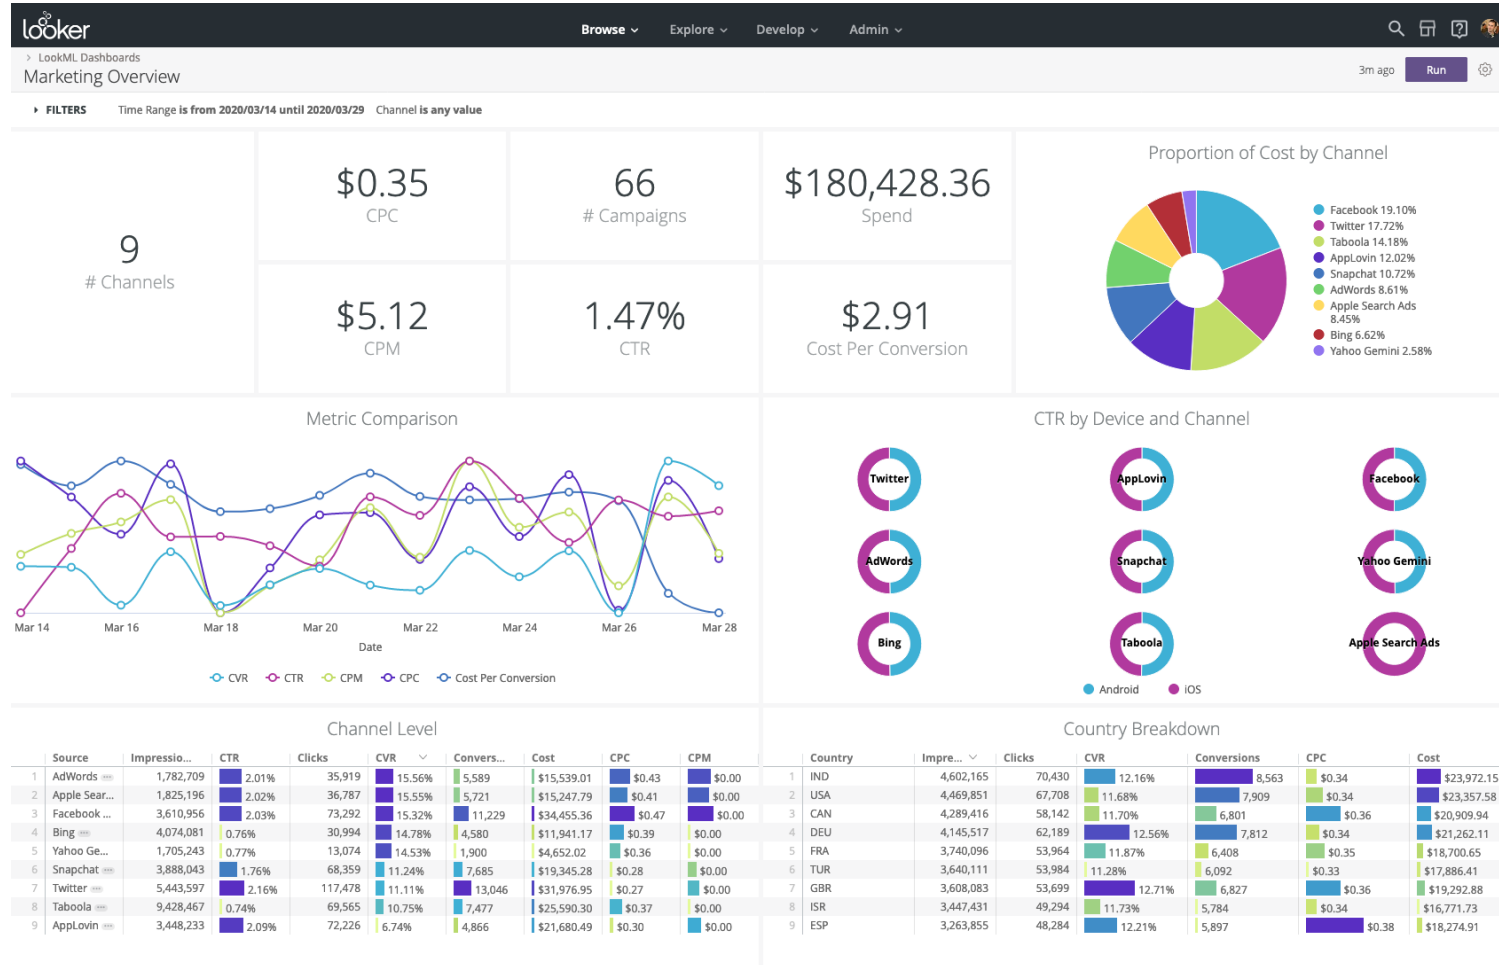

Best 15 tools for Dashboards

Licensed software

Power BI

Licensed software

Licensed software

Top Acquisition Channels

Users (vs. New Users)

Source / Medium	Acquisition			Behavior			Conversions		
	Sessions	Users	New Users	Bounce Rate	Pages / Session	Avg. Session Duration	Goal Conversion Rate	Goal Completions	Goal Value
(direct) / (none)	80.0K	61.2K	56.9K	47.6%	5.5	03:26	17.9%	14.3K	
(direct) / (none)	62,894	50,060	47,348	47.09%	5.56	00:03:28	18.34%	11,534	\$0
google / cpc	7,426	6,202	5,602	63.39%	3.96	00:02:05	11.81%	877	\$0
(not set) / (not s...	5,237	3,400	2,166	29.06%	6.82	00:05:06	23.2%	1,215	\$0
Partners / affiliate	1,761	1,324	1,127	61.67%	2.48	00:02:36	6.08%	107	\$0
dfa / cpm	1,109	848	777	69.52%	3.39	00:01:11	5.41%	60	\$0
google / organic	707	377	3	28.43%	7.67	00:04:52	25.46%	180	\$0
mall.googleplex...	681	326	0	16.45%	11.25	00:06:35	38.33%	261	\$0
google.com / ref...	117	64	0	20.51%	12.99	00:07:20	43.59%	51	\$0
analytics.google...	29	13	0	37.93%	4.1	00:07:24	3.45%	1	\$0

Open Source

Looker

Licensed software

DOMO

Licensed software

LinceBI

Open Source

Licensed software

amazon QuickSight

Licensed software

Dashboard / Editing [Metricbeat System] Host overview (unsaved) Save Cancel Add Options Share Auto-refresh Last 30 minutes

beat.name:"ip-172-31-57-90" Uses lucene query syntax

Add a filter +

CPU Usage [Metricbeat System]

user	0%
system	0%
nice	0%
irq	0%
softirq	0%
iowait	0%

Disk Usage [Metricbeat System]

/mnt	0%
/	0%

Outbound Traffic [Metricbeat System]

Outbound Traffic
0.0B/s
Total Transferred 844.0KB