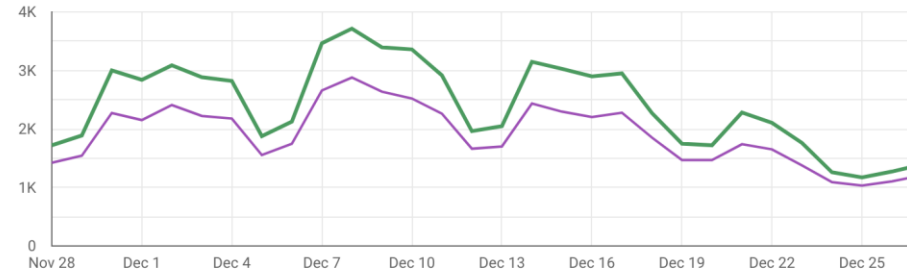

Best 15 tools for Dashboards

Licensed software

Power BI

Licensed software

Licensed software

Top Acquisition Channels

Users (vs. New Users)

Source / Medium	Acquisition			Behavior			Conversions		
	Sessions	Users	New Users	Bounce Rate	Pages / Session	Avg. Session Duration	Goal Conversion Rate	Goal Completions	Goal Value
(direct) / (none)	80.0K	61.2K	56.9K	47.6%	5.5	03:26	17.9%	14.3K	
(direct) / (none)	62,894	50,060	47,348	47.09%	5.56	00:03:28	18.34%	11,534	\$0
google / cpc	7,426	6,202	5,602	63.39%	3.96	00:02:05	11.81%	877	\$0
(not set) / (not s...	5,237	3,400	2,166	29.06%	6.82	00:05:06	23.2%	1,215	\$0
Partners / affiliate	1,761	1,324	1,127	61.67%	2.48	00:02:36	6.08%	107	\$0
dfa / cpm	1,109	848	777	69.52%	3.39	00:01:11	5.41%	60	\$0
google / organic	707	377	3	28.43%	7.67	00:04:52	25.46%	180	\$0
mall.googleplex...	681	326	0	16.45%	11.25	00:06:35	38.33%	261	\$0
google.com / ref...	117	64	0	20.51%	12.99	00:07:20	43.59%	51	\$0
analytics.google...	29	13	0	37.93%	4.1	00:07:24	3.45%	1	\$0