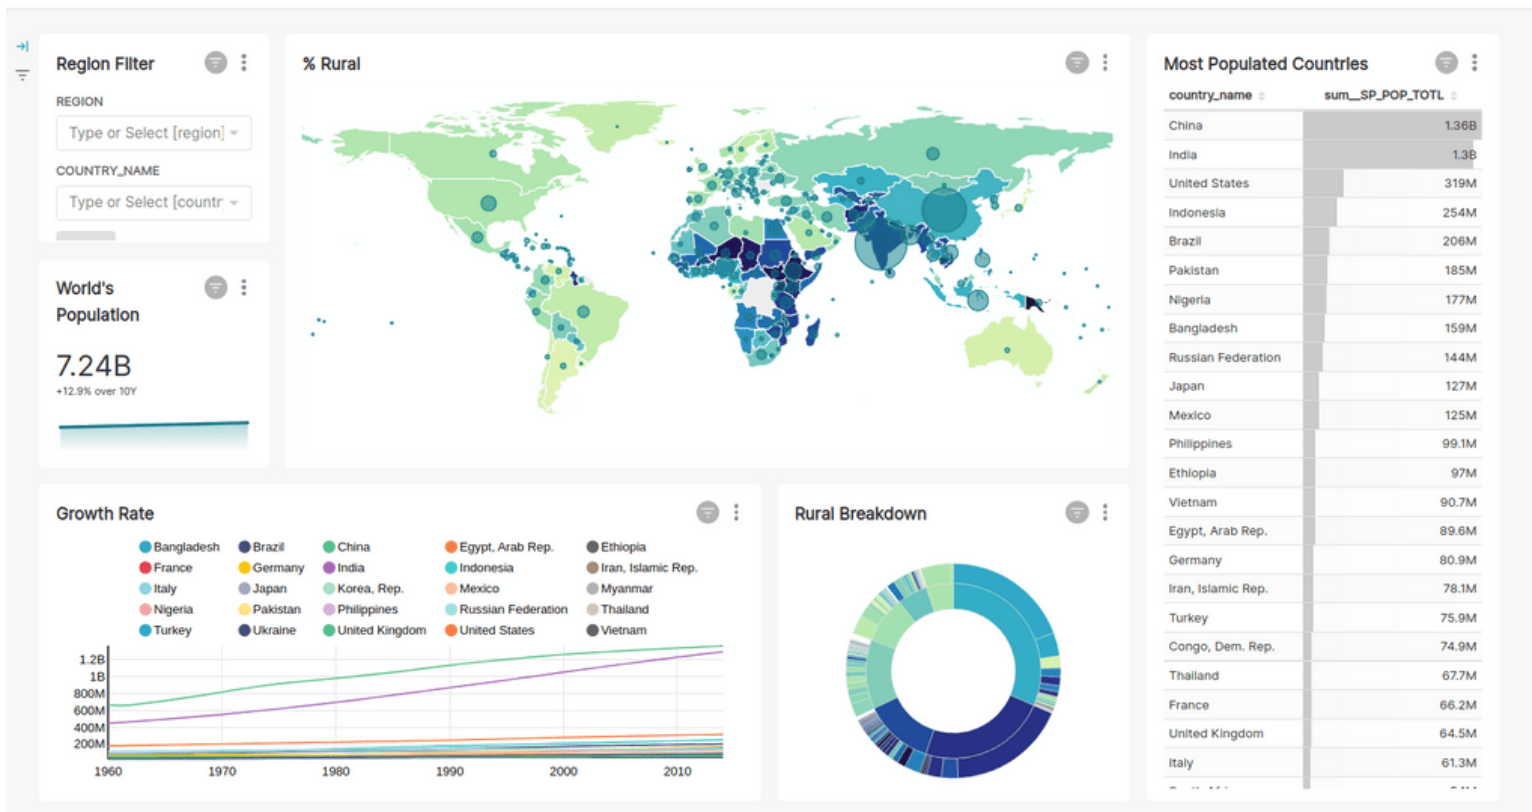

CPU Usage Gauge [Metricbeat System] Memory Usage Gauge [Metricbeat System] Load Gauge [Metricbeat System]

Open Source

Open Source

World Bank's Data Published ☆

Open Source

Licensed Software

Dashboards ▼ Queries Alerts + Create ▼

Signups

Signups

70
Signups

⌵ a month ago

Usage by Country

Country Events Count

	13,461,516
	4,504,480
	2,501,449
	1,593,290
	1,075,713
	1,001,637
	918,323

⌵ a month ago