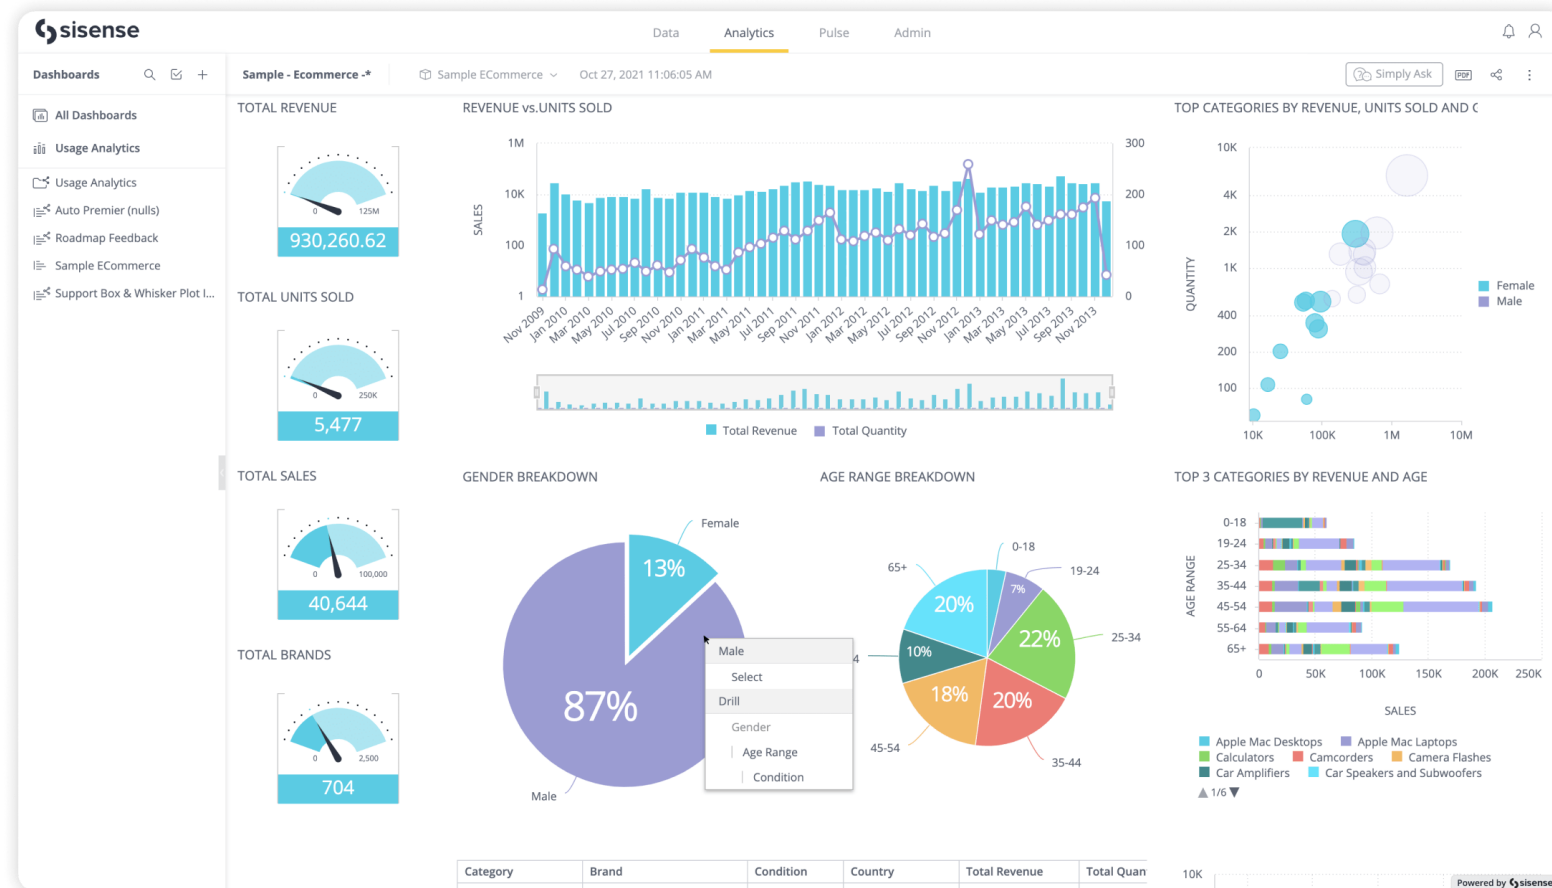

Best 15 tools for Dashboards

Licensed software

Power BI

Licensed software

Licensed software

Top Acquisition Channels

Users (vs. New Users)

Source / Medium	Acquisition			Behavior			Conversions		
	Sessions	Users	New Users	Bounce Rate	Pages / Session	Avg. Session Duration	Goal Conversion Rate	Goal Completions	Goal Value
(direct) / (none)	80.0K	61.2K	56.9K	47.6%	5.5	03:26	17.9%	14.3K	
(direct) / (none)	62,894	50,060	47,348	47.09%	5.56	00:03:28	18.34%	11,534	\$0
google / cpc	7,426	6,202	5,602	63.39%	3.96	00:02:05	11.81%	877	\$0
(not set) / (not s...	5,237	3,400	2,166	29.06%	6.82	00:05:06	23.2%	1,215	\$0
Partners / affiliate	1,761	1,324	1,127	61.67%	2.48	00:02:36	6.08%	107	\$0
dfa / cpm	1,109	848	777	69.52%	3.39	00:01:11	5.41%	60	\$0
google / organic	707	377	3	28.43%	7.67	00:04:52	25.46%	180	\$0
mall.googleplex...	681	326	0	16.45%	11.25	00:06:35	38.33%	261	\$0
google.com / ref...	117	64	0	20.51%	12.99	00:07:20	43.59%	51	\$0
analytics.google...	29	13	0	37.93%	4.1	00:07:24	3.45%	1	\$0

Open Source

Looker

Licensed software

DOMO

Licensed software

LinceBI

Open Source

Licensed software

amazon QuickSight

Licensed software

Dashboard / Editing [Metricbeat System] Host overview (unsaved) Save Cancel Add Options Share Auto-refresh Last 30 minutes

beat.name:"ip-172-31-57-90" Uses lucene query syntax

Add a filter +

CPU Usage [Metricbeat System]

user	0%
system	0%
nice	0%
irq	0%
softirq	0%
iowait	0%

Disk Usage [Metricbeat System]

/mnt	0%
/	0%

Outbound Traffic [Metricbeat System]

Outbound Traffic
0.0B/s
Total Transferred 844.0KB