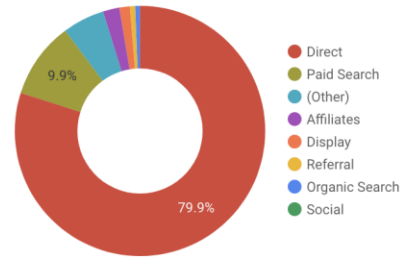

Best 15 tools for Dashboards

Licensed software

Power BI

Licensed software

Licensed software

Top Acquisition Channels

Users (vs. New Users)

Source / Medium	Acquisition			Behavior			Conversions		
	Sessions	Users	New Users	Bounce Rate	Pages / Session	Avg. Session Duration	Goal Conversion Rate	Goal Completions	Goal Value
(direct) / (none)	80.0K	61.2K	56.9K	47.6%	5.5	03:26	17.9%	14.3K	
(direct) / (none)	62,894	50,060	47,348	47.09%	5.56	00:03:28	18.34%	11,534	\$0
google / cpc	7,426	6,202	5,602	63.39%	3.96	00:02:05	11.81%	877	\$0
(not set) / (not s...	5,237	3,400	2,166	29.06%	6.82	00:05:06	23.2%	1,215	\$0
Partners / affiliate	1,761	1,324	1,127	61.67%	2.48	00:02:36	6.08%	107	\$0
dfa / cpm	1,109	848	777	69.52%	3.39	00:01:11	5.41%	60	\$0
google / organic	707	377	3	28.43%	7.67	00:04:52	25.46%	180	\$0
mall.googleplex...	681	326	0	16.45%	11.25	00:06:35	38.33%	261	\$0
google.com / ref...	117	64	0	20.51%	12.99	00:07:20	43.59%	51	\$0
analytics.google...	29	13	0	37.93%	4.1	00:07:24	3.45%	1	\$0

Signups

Signups

70
Signups

⌵ a month ago

Usage by Country

Country Events Count

	13,461,516
	4,504,480
	2,501,449
	1,593,290
	1,075,713
	1,001,637
	918,323

⌵ a month ago