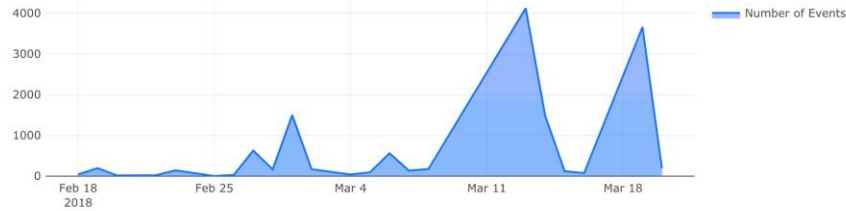

Search queries...

Zsolt Kocsmarszky ▼

Usage

Refresh ▼ ⌵ ⌶

Usage # Last 30 Days

Number of events in the last 30 days

⌵ 4 hours ago

Usage Paths

⌵ a month ago

Actions By Type

Number of actions grouped by their types

⌵ a month ago

Users Count

Users Count

6,910
Users Count

⌵ a month ago