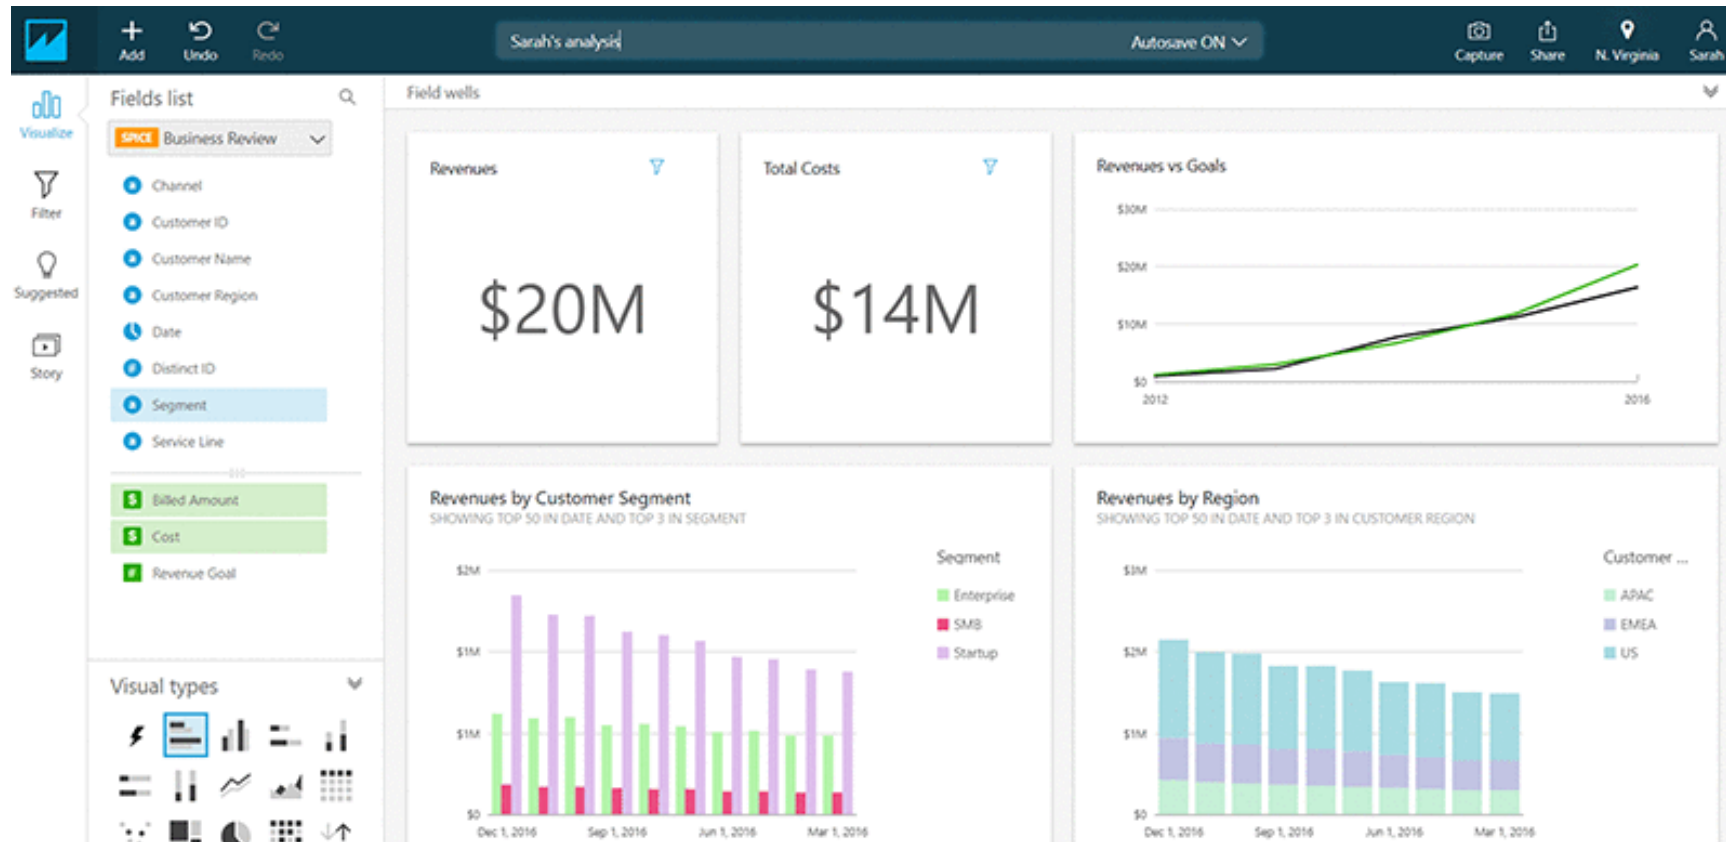

Best 15 tools for Dashboards

Licensed software

Power BI

Licensed software

Licensed software

Top Acquisition Channels

Users (vs. New Users)

Source / Medium	Acquisition			Behavior			Conversions		
	Sessions	Users	New Users	Bounce Rate	Pages / Session	Avg. Session Duration	Goal Conversion Rate	Goal Completions	Goal Value
(direct) / (none)	80.0K	61.2K	56.9K	47.6%	5.5	03:26	17.9%	14.3K	
(direct) / (none)	62,894	50,060	47,348	47.09%	5.56	00:03:28	18.34%	11,534	\$0
google / cpc	7,426	6,202	5,602	63.39%	3.96	00:02:05	11.81%	877	\$0
(not set) / (not s...	5,237	3,400	2,166	29.06%	6.82	00:05:06	23.2%	1,215	\$0
Partners / affiliate	1,761	1,324	1,127	61.67%	2.48	00:02:36	6.08%	107	\$0
dfa / cpm	1,109	848	777	69.52%	3.39	00:01:11	5.41%	60	\$0
google / organic	707	377	3	28.43%	7.67	00:04:52	25.46%	180	\$0
mall.googleplex...	681	326	0	16.45%	11.25	00:06:35	38.33%	261	\$0
google.com / ref...	117	64	0	20.51%	12.99	00:07:20	43.59%	51	\$0
analytics.google...	29	13	0	37.93%	4.1	00:07:24	3.45%	1	\$0

Open Source

Looker

Licensed software

DOMO

Licensed software

LinceBI

Open Source

Licensed software

amazon QuickSight

Licensed software

Dashboard / Editing [Metricbeat System] Host overview (unsaved) Save Cancel Add Options Share Auto-refresh Last 30 minutes

beat.name:"ip-172-31-57-90" Uses lucene query syntax

Add a filter +

CPU Usage [Metricbeat System]

user	0%
system	0%
nice	0%
irq	0%
softirq	0%
iowait	0%

Disk Usage [Metricbeat System]

/mnt	0%
/	0%

Outbound Traffic [Metricbeat System]

Outbound Traffic
0.0B/s
Total Transferred 844.0KB