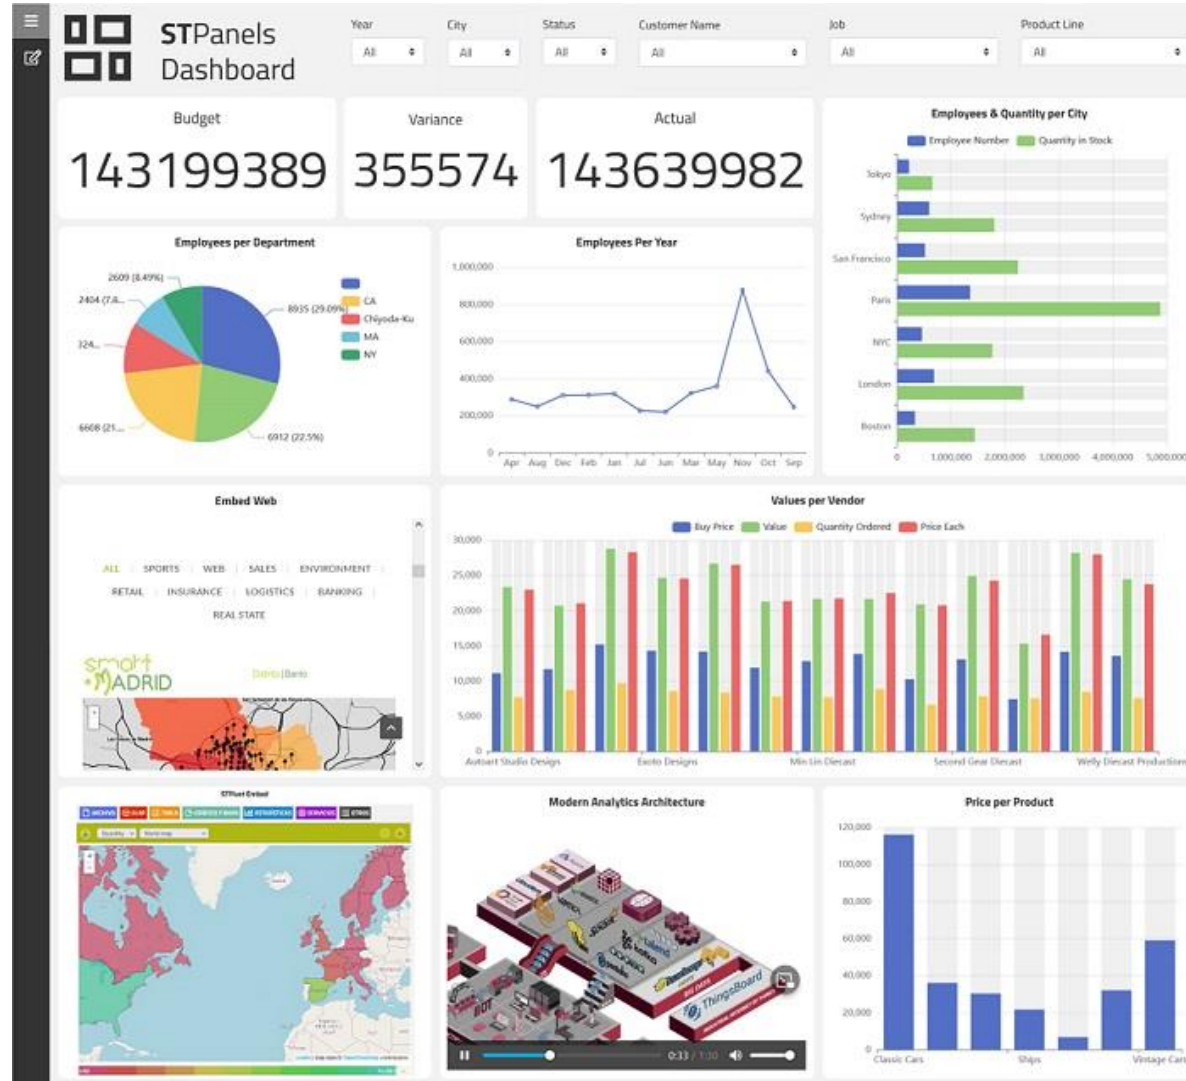

Best 15 tools for Dashboards

Licensed software

Power BI

Licensed software

Licensed software

Top Acquisition Channels

Users (vs. New Users)

Source / Medium	Acquisition			Behavior			Conversions		
	Sessions	Users	New Users	Bounce Rate	Pages / Session	Avg. Session Duration	Goal Conversion Rate	Goal Completions	Goal Value
(direct) / (none)	80.0K	61.2K	56.9K	47.6%	5.5	03:26	17.9%	14.3K	
(direct) / (none)	62,894	50,060	47,348	47.09%	5.56	00:03:28	18.34%	11,534	\$0
google / cpc	7,426	6,202	5,602	63.39%	3.96	00:02:05	11.81%	877	\$0
(not set) / (not s...	5,237	3,400	2,166	29.06%	6.82	00:05:06	23.2%	1,215	\$0
Partners / affiliate	1,761	1,324	1,127	61.67%	2.48	00:02:36	6.08%	107	\$0
dfa / cpm	1,109	848	777	69.52%	3.39	00:01:11	5.41%	60	\$0
google / organic	707	377	3	28.43%	7.67	00:04:52	25.46%	180	\$0
mall.googleplex...	681	326	0	16.45%	11.25	00:06:35	38.33%	261	\$0
google.com / ref...	117	64	0	20.51%	12.99	00:07:20	43.59%	51	\$0
analytics.google...	29	13	0	37.93%	4.1	00:07:24	3.45%	1	\$0

Open Source

Looker

Licensed software

DOMO

Licensed software

LinceBI

Open Source

Licensed software

amazon QuickSight

Licensed software

Dashboard / Editing [Metricbeat System] Host overview (unsaved) Save Cancel Add Options Share Auto-refresh Last 30 minutes

beat.name:"ip-172-31-57-90" Uses lucene query syntax

Add a filter +

CPU Usage [Metricbeat System]

user	0%
system	0%
nice	0%
irq	0%
softirq	0%
iowait	0%

Disk Usage [Metricbeat System]

/mnt	0%
/	0%

Outbound Traffic [Metricbeat System]

Outbound Traffic
0.0B/s
Total Transferred 844.0KB