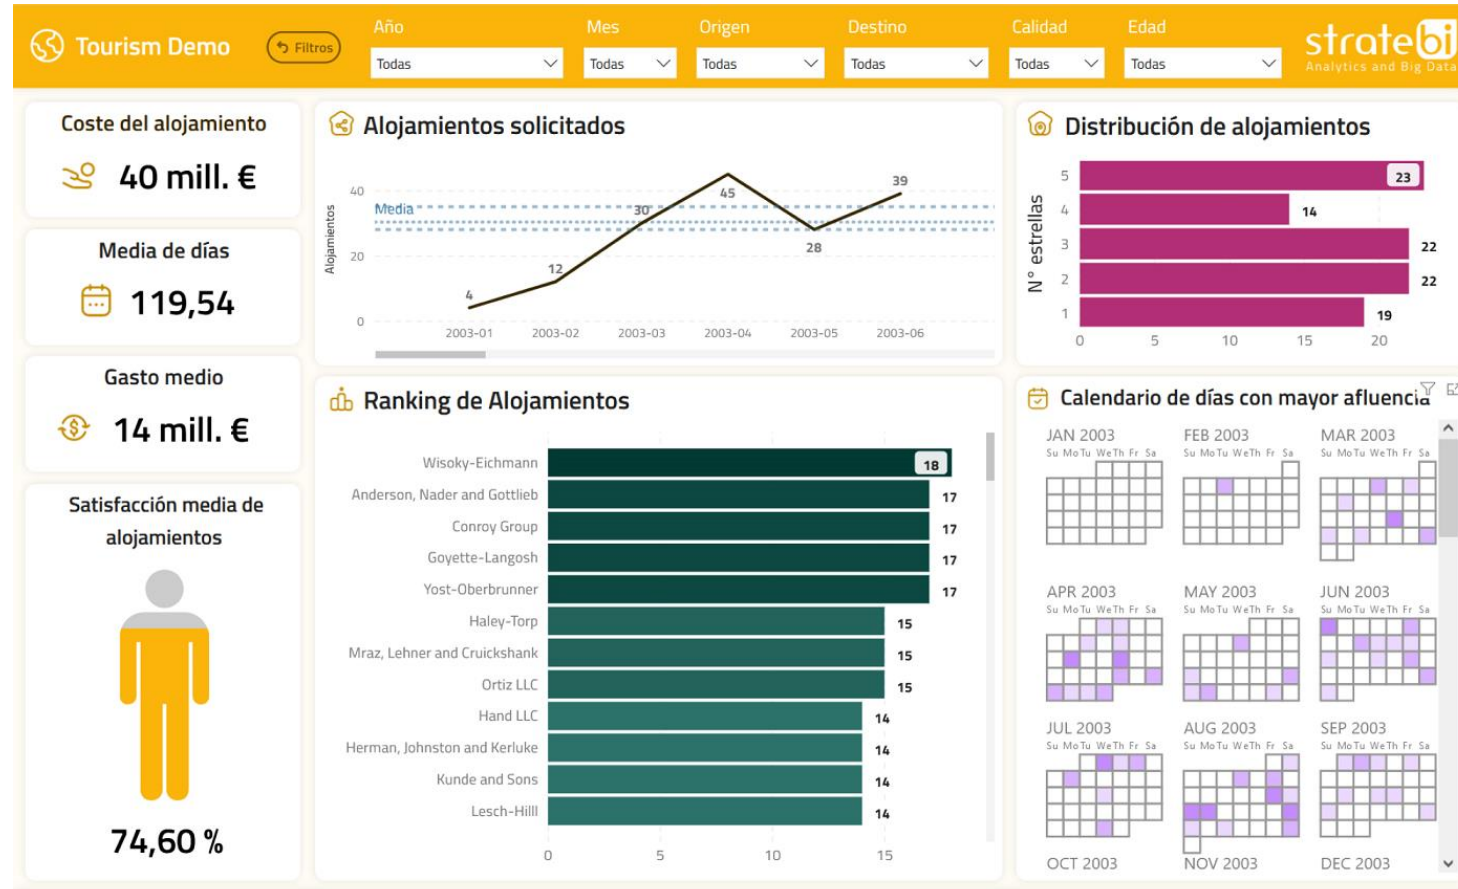

Best 15 tools for Dashboards

Licensed software

Power BI

Licensed software

Licensed software

Top Acquisition Channels

Users (vs. New Users)

Source / Medium	Acquisition			Behavior			Conversions		
	Sessions	Users	New Users	Bounce Rate	Pages / Session	Avg. Session Duration	Goal Conversion Rate	Goal Completions	Goal Value
(direct) / (none)	80.0K	61.2K	56.9K	47.6%	5.5	03:26	17.9%	14.3K	
(direct) / (none)	62,894	50,060	47,348	47.09%	5.56	00:03:28	18.34%	11,534	\$0
google / cpc	7,426	6,202	5,602	63.39%	3.96	00:02:05	11.81%	877	\$0
(not set) / (not s...	5,237	3,400	2,166	29.06%	6.82	00:05:06	23.2%	1,215	\$0
Partners / affiliate	1,761	1,324	1,127	61.67%	2.48	00:02:36	6.08%	107	\$0
dfa / cpm	1,109	848	777	69.52%	3.39	00:01:11	5.41%	60	\$0
google / organic	707	377	3	28.43%	7.67	00:04:52	25.46%	180	\$0
mall.googleplex...	681	326	0	16.45%	11.25	00:06:35	38.33%	261	\$0
google.com / ref...	117	64	0	20.51%	12.99	00:07:20	43.59%	51	\$0
analytics.google...	29	13	0	37.93%	4.1	00:07:24	3.45%	1	\$0

Open Source

Looker

Licensed software

DOMO

Licensed software

LinceBI

Open Source

Licensed software

amazon QuickSight

Licensed software

Dashboard / Editing [Metricbeat System] Host overview (unsaved) Save Cancel Add Options Share Auto-refresh Last 30 minutes

beat.name:"ip-172-31-57-90" Uses lucene query syntax

Add a filter +

CPU Usage [Metricbeat System]

user	0%
system	0%
nice	0%
irq	0%
softirq	0%
iowait	0%

Disk Usage [Metricbeat System]

/mnt	0%
/	0%

Outbound Traffic [Metricbeat System]

Outbound Traffic
0.0B/s
Total Transferred 844.0KB